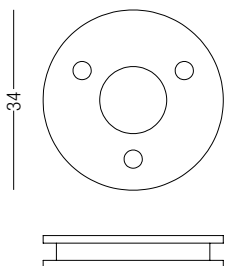

LED projector, adjustable (up to 350°) with max inclination 90°. Made of anodized or painted aluminium and clear PMMA lens. Ideal for accent lighting.

## DIMENSIONI | DIMENSION

## DIAGRAMMI FOTOMETRICI | PHOTOMETRIC DIAGRAM

Diagramma Polare (12°)

Diagramma Conico (6W)

h(m)	Ø(cm)	(lux)
1	21	4359
1.5	31	1875
2	42	1035
2.5	52	657
3	63	456

Diagramma Polare (30°)

Diagramma Conico (6W)