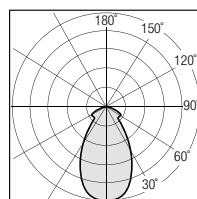

Built-in swivel downlight LED device adjustable (max 25°). Also available in square or round version. Characterized by a low recessed depth and a chrome ring in the terminale part of the body.

DIMENSIONI | DIMENSION

SISTEMI DI FISSAGGIO | FIXING SYSTEMS

Dimensioni foro per incasso : Ø 75mm H. 40mm

DIAGRAMMI FOTOMETRICI | PHOTOMETRIC DIAGRAM

Diagramma Polare (15°)

Diagramma Conico (10W)

h(m)	Ø(cm)	(lux)
1	43	2604
1.5	64	1156
2	85	651
2.5	106	417
3	127	291

Diagramma Polare (36°)

Diagramma Conico (10W)

h(m)	Ø(cm)	(lux)
1	65	1787
1.5	97	793
2	130	446
2.5	162	286
3	195	200

Diagramma Polare (60°)

Diagramma Conico (10W)

h(m)	Ø(cm)	(lux)
1	89	1433
1.5	133	637
2	178	359
2.5	222	230
3	267	160