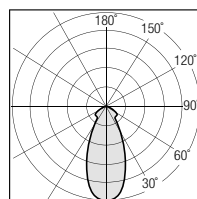

Built-in swivel downlight LED device adjustable (max 25°). Also available in square or round version. Characterized by a low recessed depth and a chrome ring in the terminale part of the body.

DIMENSIONI | DIMENSION

SISTEMI DI FISSAGGIO | FIXING SYSTEMS

Dimensioni foro per incasso : Ø 75mm H. 40mm

DIAGRAMMI FOTOMETRICI | PHOTOMETRIC DIAGRAM

Diagramma Polare (15°)

Diagramma Conico (10W)

h(m)	Ø(cm)	(lux)
1	43	2604
1.5	64	1156
2	85	651
2.5	106	417
3	127	291

Diagramma Polare (36°)

Diagramma Conico (10W)

h(m)	Ø(cm)	(lux)
1	65	1787
1.5	97	793
2	130	446
2.5	162	286
3	195	200

Diagramma Polare (60°)

Diagramma Conico (10W)

h(m)	Ø(cm)	(lux)
1	89	1433
1.5	133	637
2	178	359
2.5	222	230
3	267	160