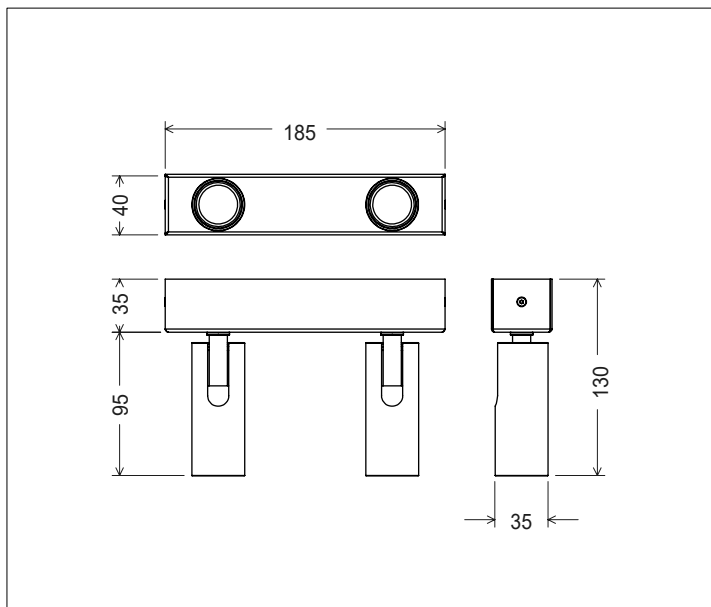

Ottica in PMMA trasparente ad emissione spot 12° o 30° ed anello frontale antiglare anodizzato nero.

Sorgente COB LED con LES ridotta.

Uscita con due cavi di collegamento 1x0,25mm² rosso/nero, L 40mm.

Fornito con connettore a due poli IP20 (vedi istruzioni di montaggio).

Adjustable double emission LED projector for indoor with track or ceiling system.

Ideal for accent light.

Body made of turning aluminum with painted finish and box made of painted aluminium.

Spot optics 12° or 30° made of clear PMMA and anti-glare ring made of anodized aluminum.

COB LED source with LES reduced.

Output with two connection cables 1x0,25mm² red/black, L 40mm.

Supplied with IP20 connector (see assembly instructions)

Dati tecnici | Technical Info

* su richiesta / on requests

Casambi Bluetooth

DALI

Dati Fotometrici | Photometric Specification

h (m)	E (lx)	D (cm)
1	4359	21
1,5	1875	31
2	1035	42
2,5	657	52
3	456	63

h (m)	E (lx)	D (cm)
1	1453	53
1,5	625	80
2	345	107
2,5	219	133
3	152	160