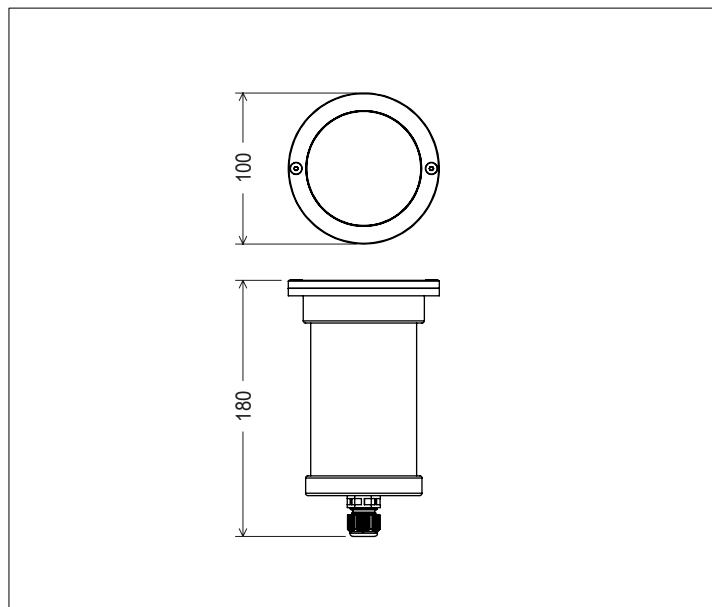

COB LED source.

Connection cable 3x0,75mm², L. 300mm.

Supplied with heat shrink fast connection system or IP68 connector (see assembly instructions)

Dati tecnici | Technical Info

* su richiesta / on requests