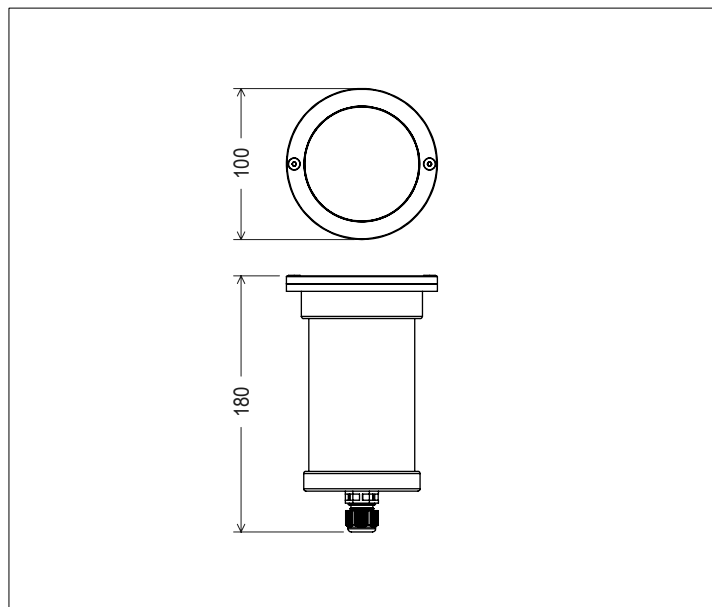

COB LED source.

Connection cable 3x0,75mm², L. 300mm.

Supplied with heat shrink fast connection system or IP68 connector (see assembly instructions)

Dati tecnici | Technical Info

* su richiesta / on requests

h (m)	E (lx)	D (cm)
1	599	104
1,5	267	156
2	151	208
2,5	97	260
3	68	312

Accessori | Accessories

36018

Cassaforma per incasso
(Ø106mm H.220mm)

Recessed Box
(Ø106mm H.220mm)

THB.391.A3A

Connettore lineare IP68 a 3 poli.
(Ø23x75mm)

3 poles linear IP68 connector.
(Ø23x75mm)