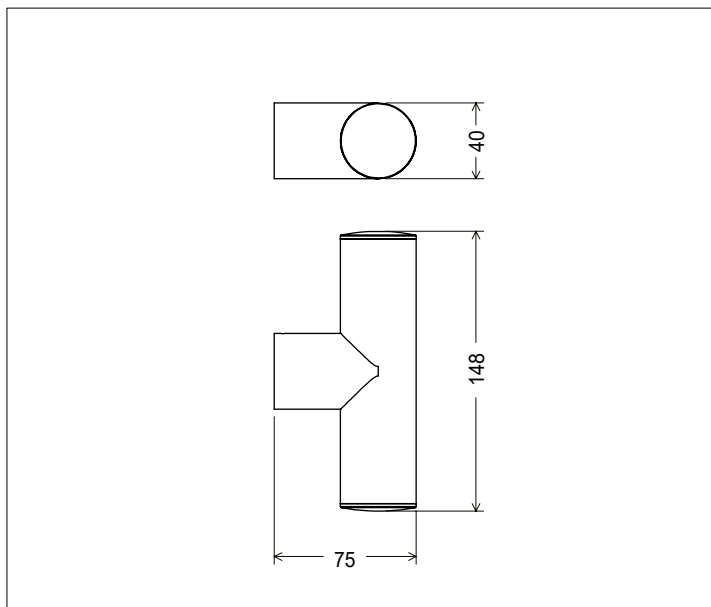

Cavo di collegamento 2x0,5mm², L. 200mm.

Fornito con sistema di connessione rapida termoretraibile (vedi istruzioni di montaggio).

Applique LED with double emitting for indoor or outdoor.

Internal body made of black anodized aluminum and external body made of turned brass.

Spot optics 12° or 30° made of clear PMMA.

Upper screen made of turned clear PMMA.

Internal co-printed cable gland M12x1.5 IP68.

Power LED with very high efficiency (up to 150lm / W) CRI ≥90.

Connection cable 2x0,5mm², L. 200mm.

Supplied with heat shrink fast connection system (see assembly instructions)

Dati tecnici | Technical Info

* su richiesta / on requests

Finiture Finishes	Verniciato Bianco White Painted Verniciato Grigio Grey Painted Ottone Naturale Natural Brass Rame Naturale Natural Copper
Potenza Power	2 x 3W
Corrente Current	700mA
Tensione Voltage	2 ~ 3V 24Vdc *
Tolleranza cromatica Chromatic tolerance	3 SDCM
Flusso luminoso Luminous Flux	2 x 375lm
Mantenimento del flusso luminoso Flux Maintenance	≥50.000h
Temperature di esercizio Operating temperature	-20° ~ 45°

Push *

1-10V , 0-10V *

Casambi Bluetooth *

DALI *

Dati Fotometrici | Photometric Specification

h (m)	E (lx)	D (cm)	h (m)	E (lx)	D (cm)
1	2660	21	1	646	53
1,5	1134	31	1,5	285	80
2	695	42	2	160	107
2,5	425	52	2,5	103	133
3	303	63	3	71	160