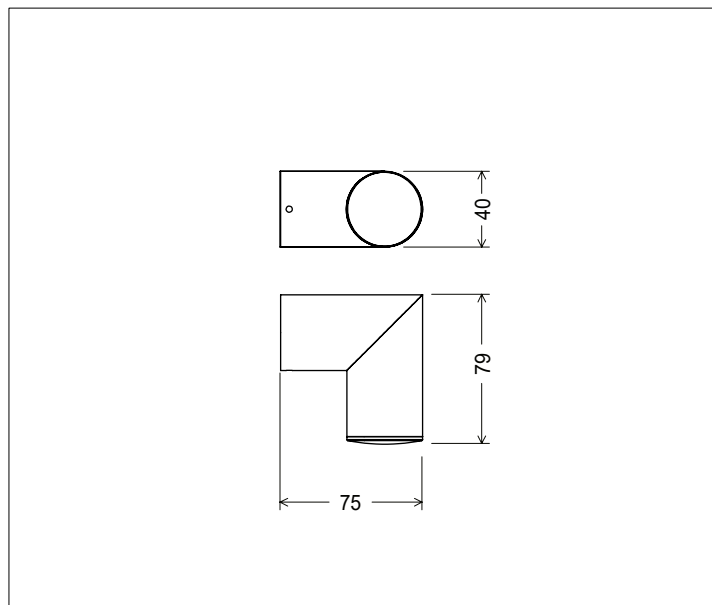

Dati tecnici | Technical Info

* su richiesta / on requests

Finiture | Finishes	Verniciato Bianco | White Painted Verniciato Grigio | Grey Painted Ottone Naturale | Natural Brass Rame Naturale | Natural Copper
Potenza | Power	3W
Corrente | Current	700mA
Tensione | Voltage	2 ~ 3V 24Vdc *
Tolleranza cromatica | Chromatic tolerance	3 SDCM
Flusso luminoso | Luminous Flux	375lm
Mantenimento del flusso luminoso | Flux Maintenance	≥50.000h
Temperature di esercizio | Operating temperature	-20° ~ 45°

Simbologia tecnica Technical informations

Conforme alle direttive CE

Conforme alle normative RoHS

Classe III

Idoneo al montaggio su superfici infiammabili

Indice di Protezione IP65

Temperatura di Colore Color Temperature

2700K - CRI 92 *

3000K - CRI 92

4000K - CRI 92 *

Ottiche Optics

12° - Spot Beam

30° - Medium Beam

Sistemi di Controllo Control System

On / Off

Push *

1-10V, 0-10V *

Casambi Bluetooth *

DALI *