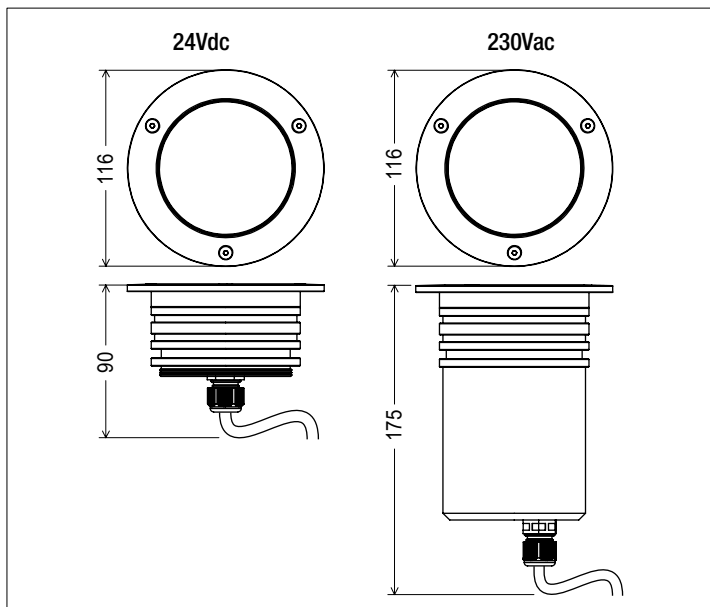

Cavo di collegamento in neoprene 2x0,75mm<sup>2</sup>, L 300mm.

Fornito con sistema di connessione rapido a due poli IP68 (vedi istruzioni di montaggio).

*Recessed LED spot uplight.*

*Ideal for uplight lighting of facades and architectures.*

*Heat sink body made of turned aluminum.*

*External Ring made of Stainless Steel AISI 316 L or Natural Bronze.*

*Upper screen made of extra clear temperate glass (4mm thickness)*

*Spot optics 15°, 30° or 60° made of clear PMMA.*

*Multi-chip LED with high efficiency CRI ≥90.*

*Connection cable 2x0,75mm<sup>2</sup>, L 300mm.*

*Supplied with rapid IP68 connector (see assembly instructions).*