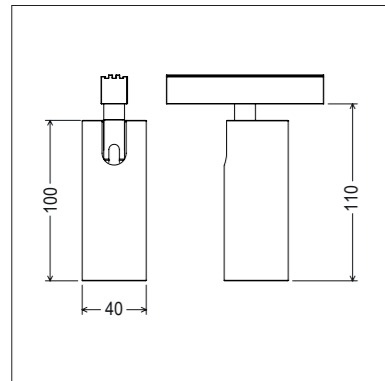

Each projector is customizable, being able to choose between various body and ring colors.

ALPHA TRACK

Potenza | Power 10W

Tensione | Voltage 48Vdc

Flusso luminoso | Luminous Flux 909 lm

Ottiche | Optics 15° - 30° - 45°