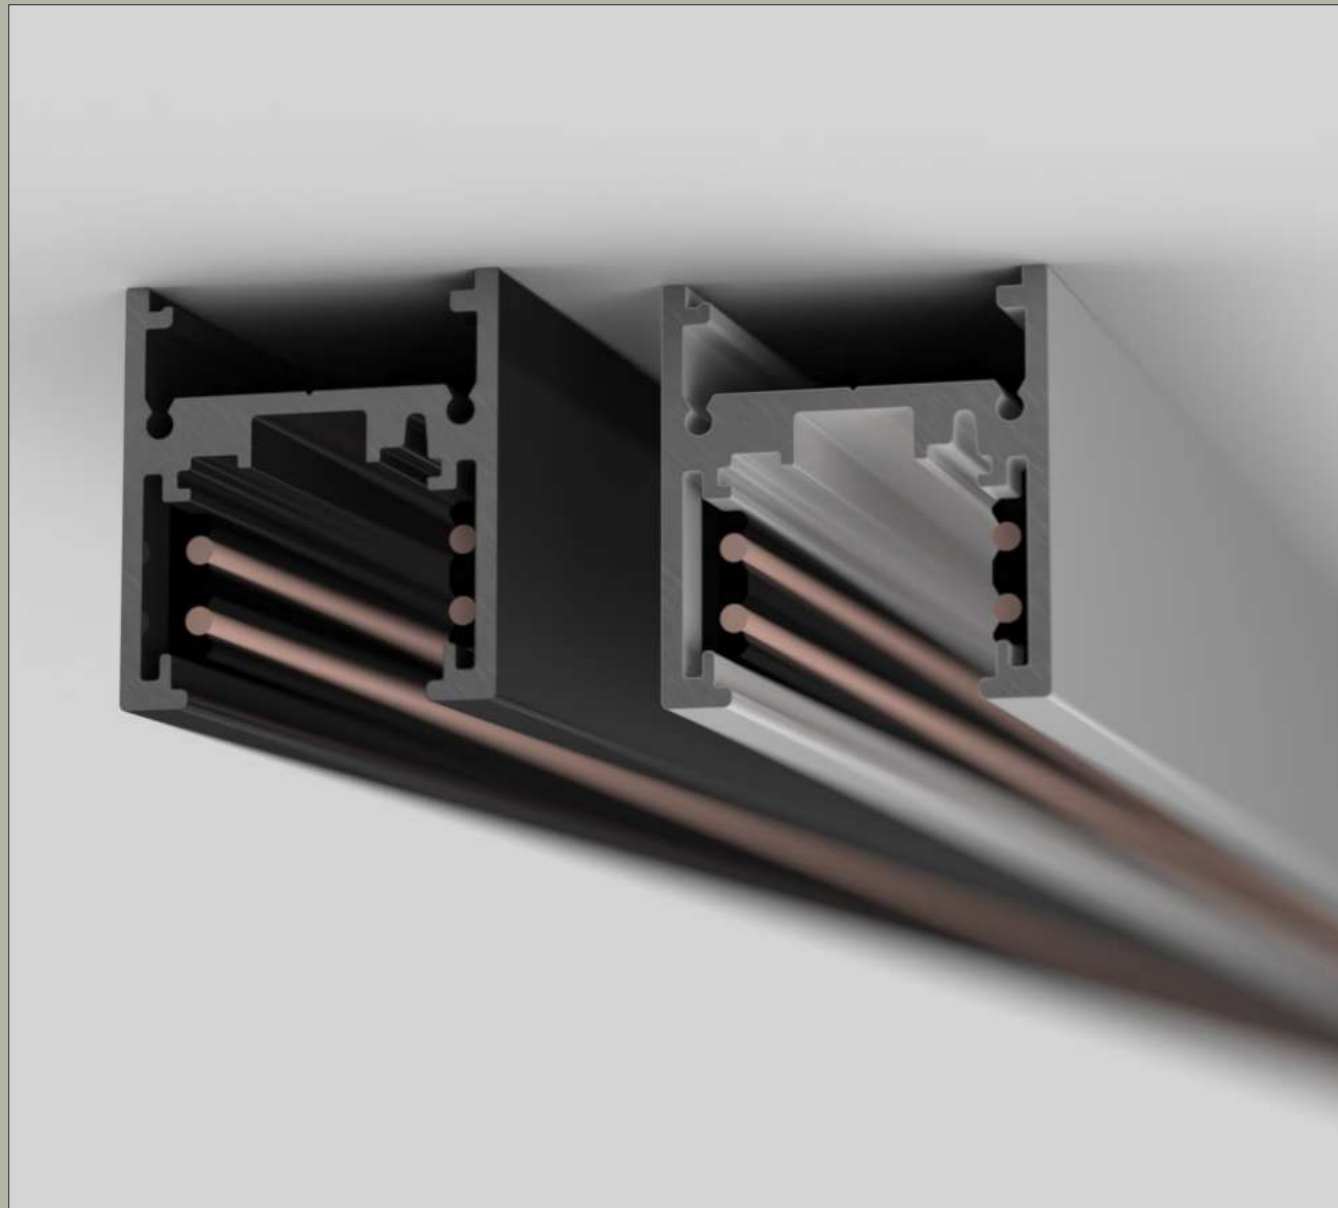

The DRIVER IN TRACK 100W is

a system that allows you to power the 48Vdc track with a simple gesture.

Potenza | Power 100W

Tensione | Voltage 48 Vdc

Finiture | Finishes

● Verniciato Bianco | White Painted

● Verniciato Nero | Black Painted