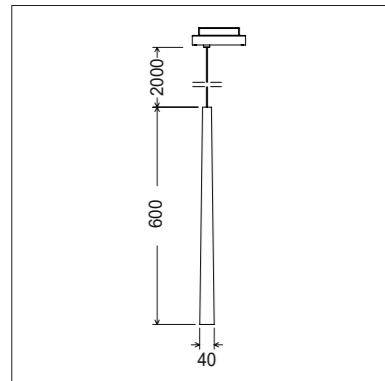

FLUTE MAXI TRACK

Potenza | Power 6~10W

Tensione | Voltage 48Vdc

Flusso luminoso | Luminous Flux 612~1120 lm

Ottiche | Optics 30° - 80°

Temperatura Colore | Color Temperature 2700K - 3000K - 4000K

Finiture | Finishes