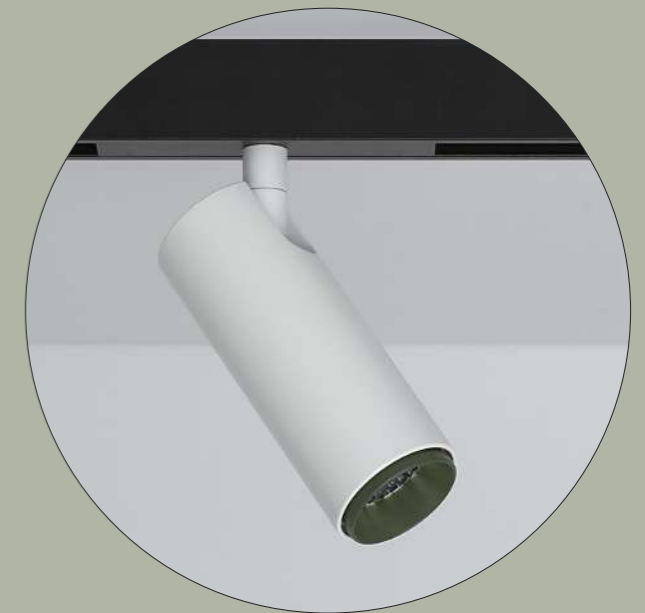

ALPHA MICRO, ALPHA MINI e ALPHA

tre versioni dell'iconico proiettore ALPHA che permettono di inserirlo in qualsiasi contesto grazie alle varianti con dimensioni e potenze diverse.

ALPHA MICRO, ALPHA MINI e ALPHA

three versions of the iconic ALPHA projector that allow it to be inserted in any context thanks to the variants with different sizes and powers.

Ogni proiettore è personalizzabile, potendo scegliere tra varie colorazioni del corpo e dell'anello.

Each projector is customizable, being able to choose between various body and ring colors.