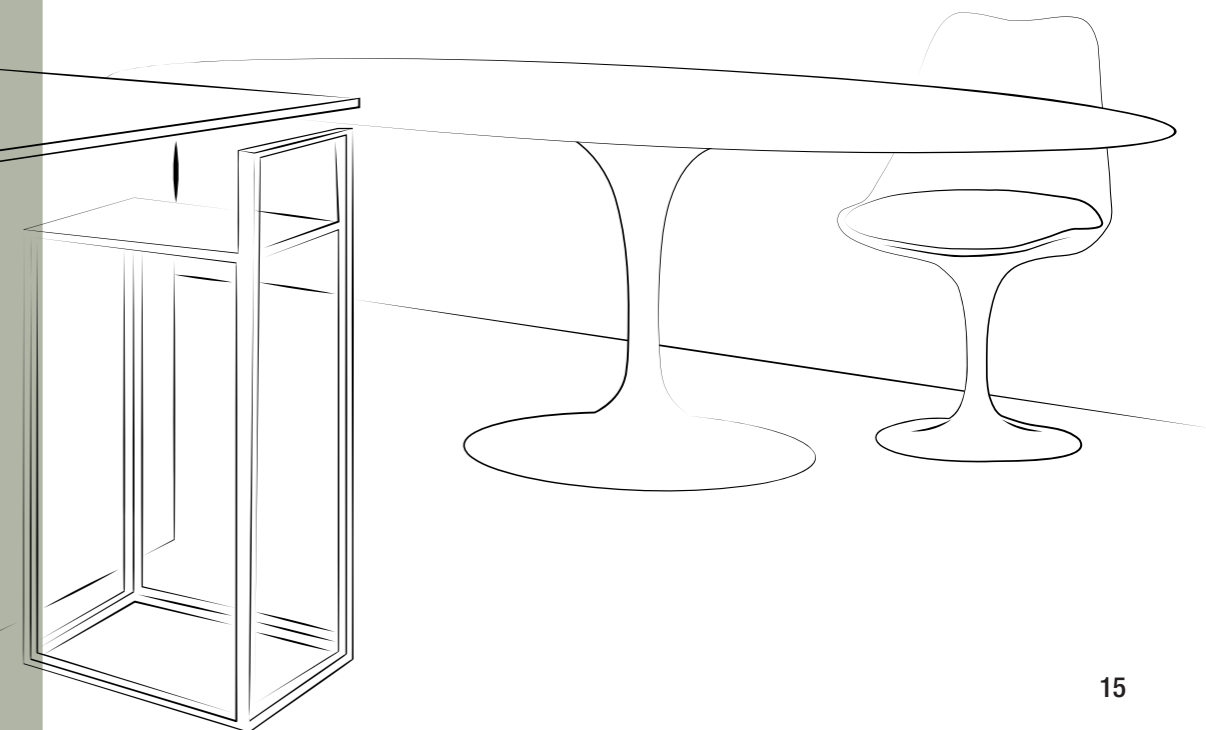

The track system can be associated not only with classic projectors but also used as a support for suspensions and continuous light sections, modulating the light beams according to the functionality of the rooms.