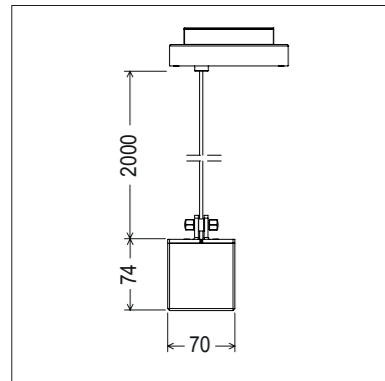

The **SFERA TRACK**

is a suspension that allows to illuminate widely the rooms while remaining discreet when turned off, thanks to the body in turned PMMA.

CUBO SOSPENSIONE TRACK

Potenza | Power 8,6 W

Tensione | Voltage 48 Vdc