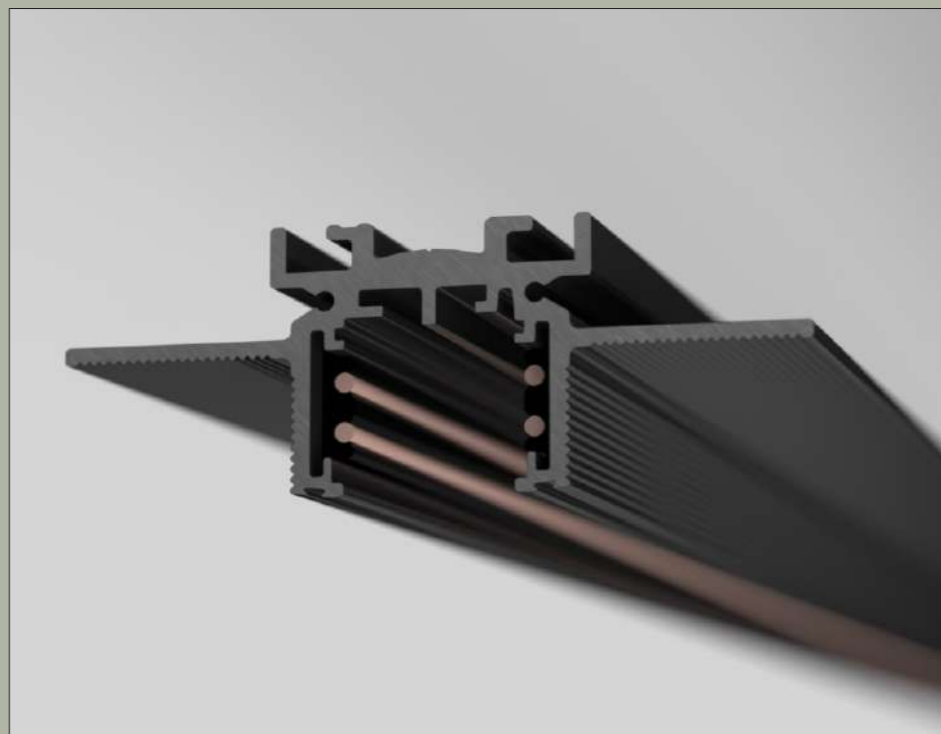

I binari 48VDC sono personalizzabili scegliendo tra le innumerevoli colorazioni della cartella RAL, oltre ai classici bianco e nero. Sono disponibili ad incasso, a plafone e a sospensione con doppia emissione.

The 48VDC tracks can be customized by choosing from the countless colors of the RAL chart, in addition to the classic black and white. They are available as recessed, ceiling-mounted and suspended with double emission.