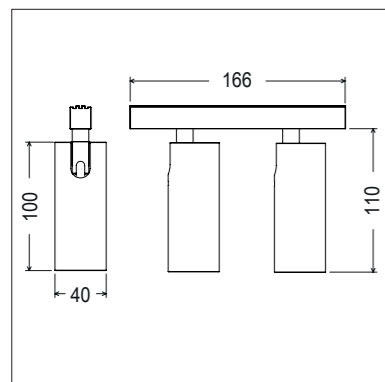

Potenza | Power 2 x 10W

Tensione | Voltage 48Vdc

Flusso luminoso | Luminous Flux 2 x 909 lm

Ottiche | Optics 15° - 30° - 45°

Temperatura Colore | Color Temperature 2700K - 3000K - 4000K

Finiture | Finishes

- Verniciato Bianco | White Painted
- Verniciato Nero | Black Painted
- Verniciato Oro 522 | Gold 522 Painted
- *Verniciati RAL | RAL paintings