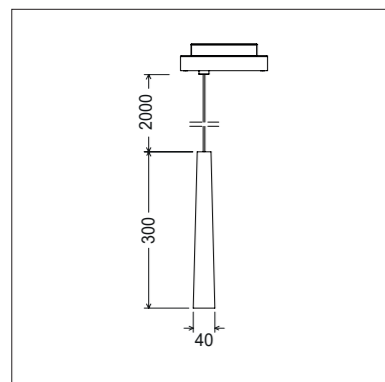

Potenza | Power 6W

Tensione | Voltage 48Vdc

Flusso luminoso | Luminous Flux 612 lm

Ottiche | Optics 30° - 80°

Temperatura Colore | Color Temperature 2700K - 3000K - 4000K

Finiture | Finishes

- Rame Naturale | Natural Copper
- Anodizzato Argento | Silver Anodised
- Anodizzato Nero | Black Anodised
- Anodizzato Nero | Black Anodised
- Anodizzato Champagne | Champagne Anodised
- *Verniciati RAL | RAL paintings