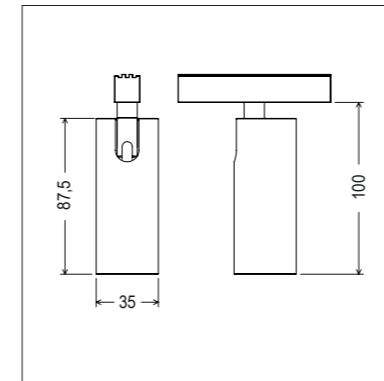

Potenza | Power 6W

Tensione | Voltage 48Vdc

Flusso luminoso | Luminous Flux 664 lm

Ottiche | Optics 15° - 30°

Temperatura Colore | Color Temperature 2700K - 3000K - 4000K

Finiture | Finishes

- Verniciato Bianco | White Painted
- Verniciato Nero | Black Painted
- Verniciato Oro 522 | Gold 522 Painted
- *Verniciati RAL | RAL paintings