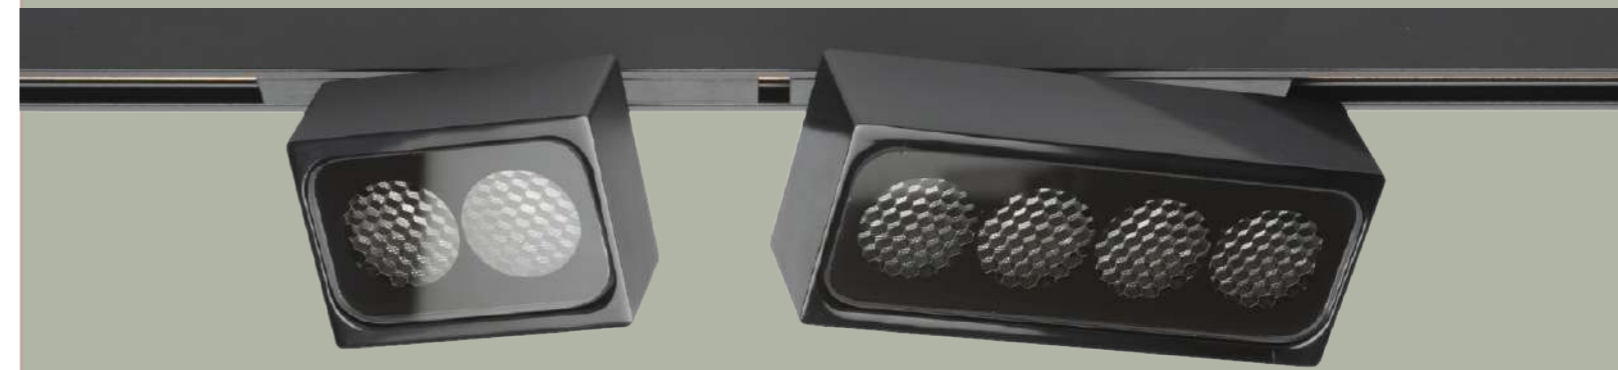

DOMINO 2 TRACK

Potenza | Power 2,1~4,2W

Tensione | Voltage 48 Vdc

Flusso luminoso | Luminous Flux
252~472lm

Ottiche | Optics 8° 15° 30° 45° 15°X45°

Temperatura Colore | Color Temperature
2700K - 3000K - 4000K

Finiture | Finishes

- Verniciato Bianco | White Painted
- Verniciato Nero | Black Painted
- *Verniciati RAL | RAL paintings

DOMINO 4 TRACK

Potenza | Power 8W

Tensione | Voltage 48 Vdc

Flusso luminoso | Luminous Flux
944lm

Ottiche | Optics 8° 15° 30° 45° 15°X45°

Temperatura Colore | Color Temperature
2700K - 3000K - 4000K

Finiture | Finishes

- Verniciato Bianco | White Painted
- Verniciato Nero | Black Painted
- *Verniciati RAL | RAL paintings

DOMINO 2

DOMINO 4