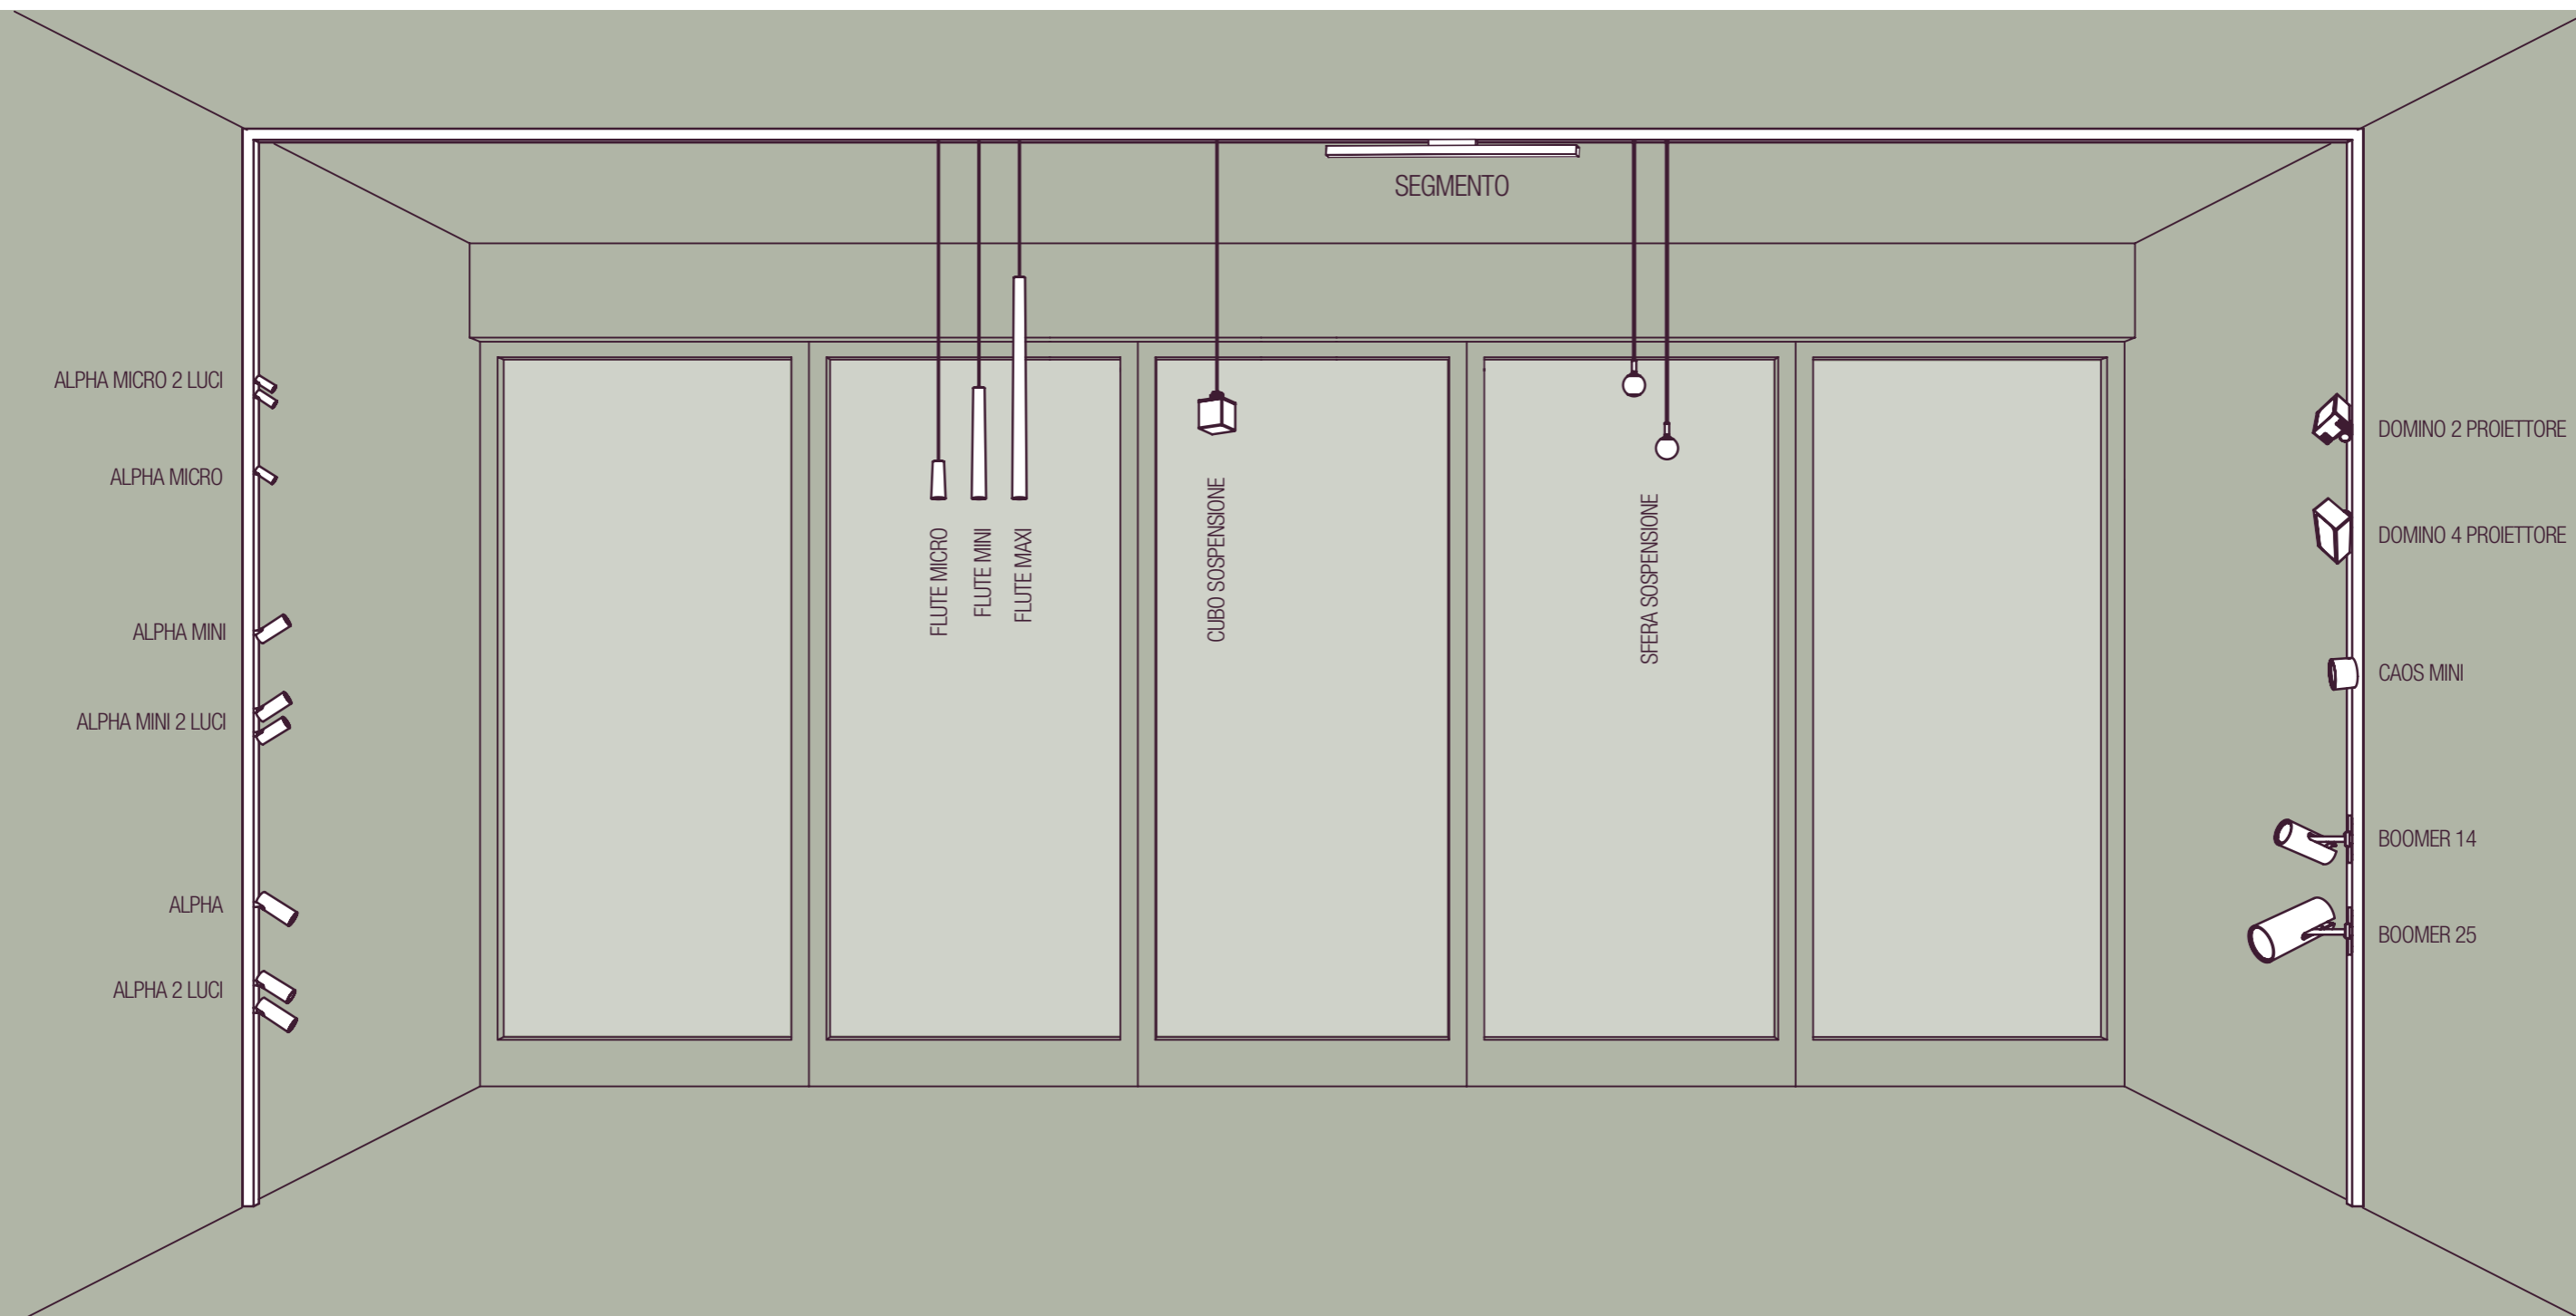

SISTEMA DI ILLUMINAZIONE **TRACK 48 VDC**

TRACK 48 VDC
LIGHTING SYSTEM