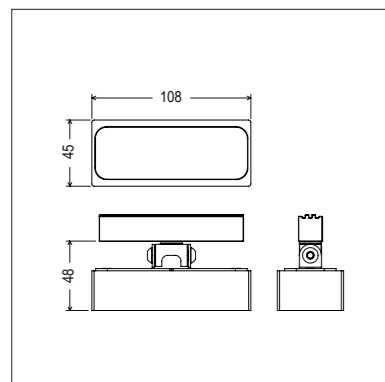

DOMINO 2 TRACK

Potenza | Power 2,1~4,2W

Tensione | Voltage 48 Vdc

Flusso luminoso | Luminous Flux
252~472lm

Ottiche | Optics 8° 15° 30° 45° 15°X45°

Temperatura Colore | Color Temperature
2700K - 3000K - 4000K

Finiture | Finishes

- Verniciato Bianco | White Painted
- Verniciato Nero | Black Painted
- *Verniciati RAL | RAL paintings

DOMINO 4 TRACK

Potenza | Power 8W

Tensione | Voltage 48 Vdc

Flusso luminoso | Luminous Flux
944lm

Ottiche | Optics 8° 15° 30° 45° 15°X45°

Temperatura Colore | Color Temperature
2700K - 3000K - 4000K

Finiture | Finishes

- Verniciato Bianco | White Painted
- Verniciato Nero | Black Painted
- *Verniciati RAL | RAL paintings

DOMINO 2

DOMINO 4