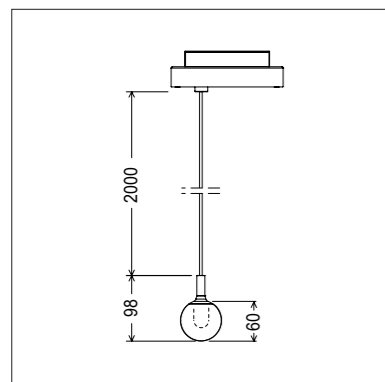

Potenza | Power 3W

Tensione | Voltage 48Vdc

Flusso luminoso | Luminous Flux 132 lm

Ottiche | Optics 30° - 80°

Temperatura Colore | Color Temperature
2700K - 3000K - 4000K

Finiture | Finishes

- Verniciato Grafite | Graphite Painted
- Verniciato Cemento | Concrete Painted
- Verniciato Corten Scuro | Dark Corten Painted
- Verniciato Verde Scuro | Dark Green Painted
- *Verniciati RAL | RAL paintings