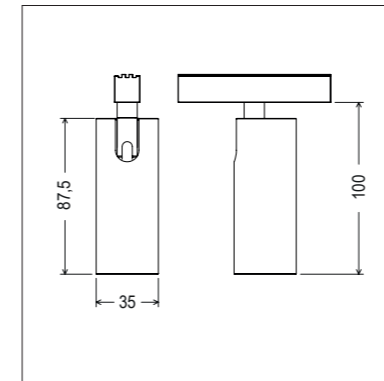

Potenza | Power 3W

Tensione | Voltage 48Vdc

Flusso luminoso | Luminous Flux 236 lm

Ottiche | Optics 30° - 80°

Temperatura Colore | Color Temperature 2700K - 3000K - 4000K

Finiture | Finishes

- Rame Naturale | Natural Copper
- Anodizzato Argento | Silver Anodised
- Anodizzato Nero | Black Anodised
- Anodizzato Nero | Black Anodised
- Anodizzato Champagne | Champagne Anodised
- *Verniciati RAL | RAL paintings