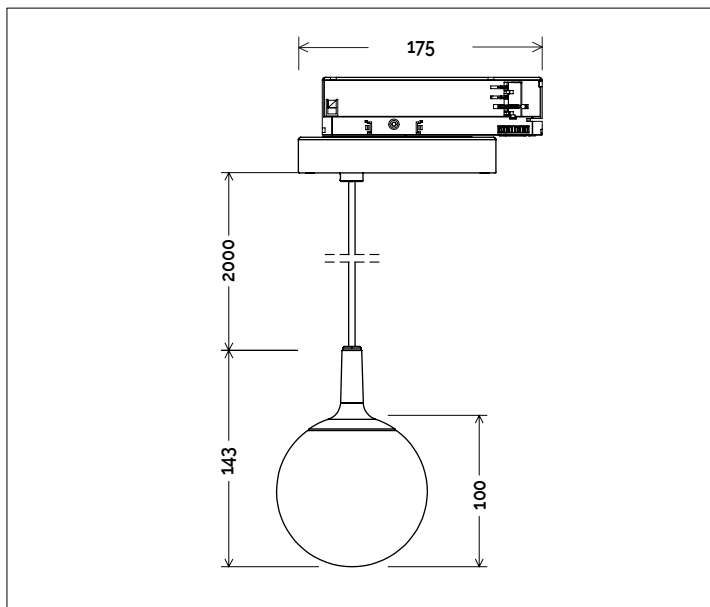

Dati tecnici | Technical Info

* su richiesta / on requests

Finiture | Finishes	
☐	4001 Bianco | White
☐	4002 Nero | Black
☐	4010 Oro | Gold
☐	4011 Bronzo | Bronze
☐	Verniciati RAL | RAL Paintings*
Potenza | Power	6W
Corrente | Current	-
Tensione | Voltage	220-240Vac
Tolleranza cromatica | Chromatic tolerance	3 SDCM
Flusso luminoso | Luminous Flux	690lm
Mantenimento del flusso luminoso | Flux Maintenance	≥50.000h
Temperature di esercizio | Operating temperature	-20° ~ 45°

Simbologia tecnica Technical informations

	Conforme alle direttive CE
	Conforme alle normative RoHS
	Classe I
	Indice di Protezione IP20

Temperatura di Colore Color Temperature

9027 - 2700K CRI 92
9030 - 3000K CRI 92
9040 - 4000K CRI 92

Ottiche Optics

	R1 - 360° (Diffused Light)

Sistemi di Controllo Control System

	On / Off (remoto escluso / remote excluded)
	Push * (remoto escluso / remote excluded)
	DALI * (remoto escluso / remote excluded)
	Casambi Bluetooth * (remoto escluso / remote excluded)