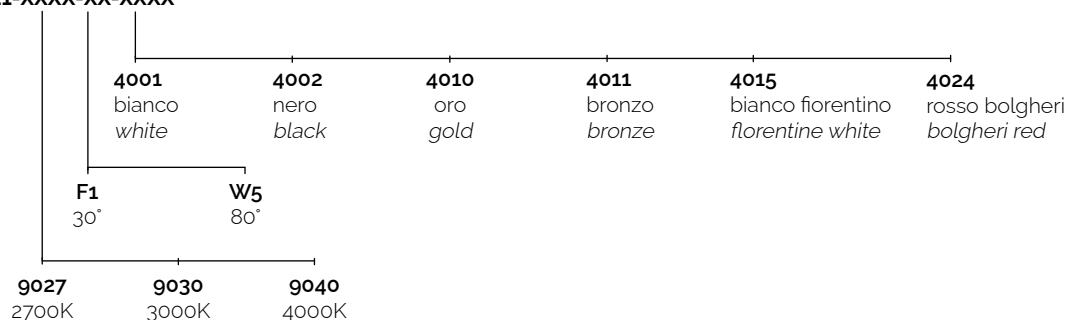

Creazione Codice | Code construction

345CB01H11-XXXX-XX-XXXX