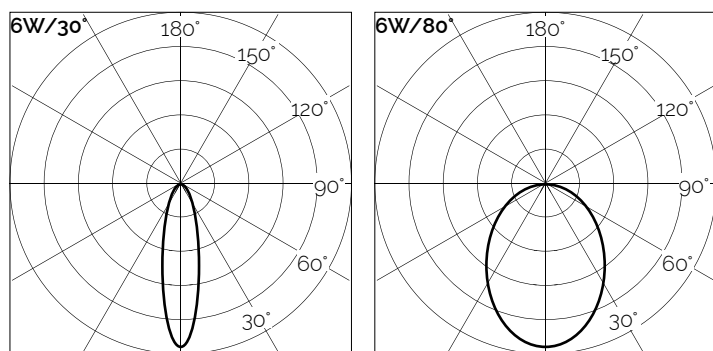

Dati Fotometrici | Photometric Specification

h (m)	E (lx)	D (cm)	h (m)	E (lx)	D (cm)
1	1453	53	1	470	170
1.5	625	80	1.5	186	80
2	345	107	2	99	107
2.5	219	133	2.5	62	133
3	152	160	3	42	160