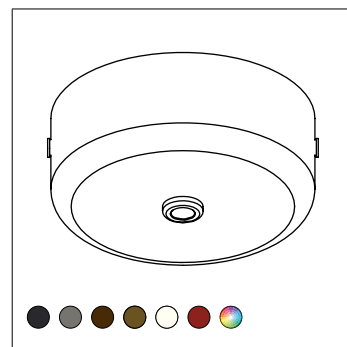

Rosone ad 1 luce alimentatore a bordo incluso (Ø80x35mm)

1 light Canopy on board driver included (Ø80x35mm)

gF001-2002